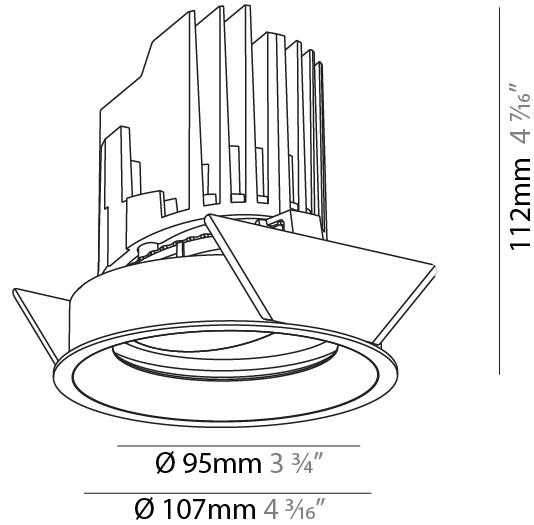

PHYSICAL

Shape: Round
Diameter (mm): 107
Diameter (in): 4 3/16
Height (mm): 112
Height (in): 4 7/16
Ceiling Thickness (mm): 10 / 12.5 / 15
Ceiling Thickness (in): 3/8 or 1/2 or 9/16
Min. Recessing Depth (mm): 130
Min. Recessing Depth (in): 5 1/8
Light Distribution: Adjustable / Downlight
Weight (kg): 0.46
Weight (lbs): 1.01
Fixture Finish: SSR / BKV / CWI / CRY / HAB / UFT / ITA / RUA / FTG / MYG / LOD / PUS / FRO / FUP / KIA / POP / BLS / SPG / MEY / GOH / GUM / CHC / COM / ABZ / JAG / OBR / MOS / ROR
Fixture Material: Aluminum Die Cast
Cut-out Measurements: 98mm / 3 7/8"

ELECTRICAL

Lamp Type: LED (Zhaga Standard)
Input Wattage (W): 16.5
Total Output Wattage (W): 14
Dimming: Tri-Mode (Non-Dimming and Phase Dimming (120Vac only) and 0-10V Dimming)
Driver Included: No
Driver Location: Recessed Housing
Driver Type: Constant Current - Universal
Driver Class: Class 2
Housing: See components
Input Voltage (V): 120 - 277
Constant Current (MA): 500

LED

Number of LEDs: 1
Color Temperature (°K): 2700 / 3000 / 3500 / 4000
Max. Delivered Lumen (lm): 930 / 960 / 1009 / 1030
Nominal Lumen (lm): 1386 / 1438 / 1511 / 1542
CRI: >90 CRI
Lamp Life (hrs): 50000

OPTICAL

Reflector: 20 / 40 / 60
Adjustability: Rotational 355°, Tilt 30°

RATINGS AND CERTIFICATIONS

Certified By: Certified for North American Standards
IP rating: IP20