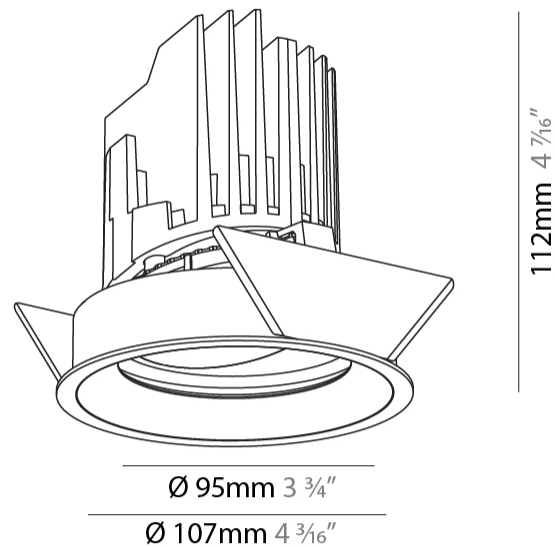

GENERAL

Series: Bioniq
 Subseries: Bioniq Round Adjustable
 Brand: Prolight
 Division: Architectural
 Mounting Type: Recessed
 Mounting Location: Ceiling
 Subcategory: Downlight

PHYSICAL

Shape: Round
 Diameter (mm): 107
 Diameter (in): 4 3/16
 Height (mm): 112
 Height (in): 4 7/16
 Ceiling Thickness (mm): 10 / 12.5 / 15
 Ceiling Thickness (in): 3/8 or 1/2 or 9/16
 Min. Recessing Depth (mm): 130
 Min. Recessing Depth (in): 5 1/8
 Light Distribution: Adjustable / Downlight
 Weight (kg): 0.47
 Weight (lbs): 1.04
 Fixture Finish: SSR / BKV / CWI / CRY / HAB / UFT / ITA / RUA / FTG / MYG / LOD / PUS / FRO / FUP / KIA / POP / BLS / SPG / MEY / GOH / GUM / CHC / COM / ABZ / JAG / OBR / MOS / ROR
 Fixture Material: Aluminum Die Cast
 Cut-out Measurements: 98mm / 3 7/8"

OPTICAL

Reflector°: 10
 Adjustability: Rotational 355°; Tilt 30°

RATINGS AND CERTIFICATIONS

Certified By: Certified for North American Standards
 IP rating: IP20

	98mm 3 7/8"	130mm 5 1/8"	10 15mm 3/8" 9/16"	30°	355°	
A						