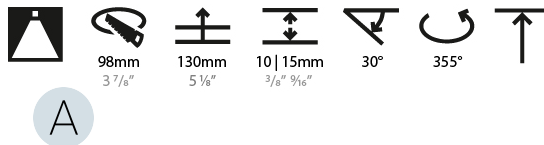

PHYSICAL

Shape: Round
Diameter (mm): 107
Diameter (in): 4 3/16
Height (mm): 112
Height (in): 4 7/16
Ceiling Thickness (mm): 10 / 12.5 / 15
Ceiling Thickness (in): 3/8 or 1/2 or 9/16
Min. Recessing Depth (mm): 130
Min. Recessing Depth (in): 5 1/8
Light Distribution: Adjustable / Downlight
Weight (kg): 0.46
Weight (lbs): 1.01
Fixture Finish: SSR / BKV / CWI / CRY / HAB / UFT / ITA / RUA / FTG / MYG / LOD / PUS / FRO / FUP / KIA / POP / BLS / SPG / MEY / GOH / GUM / CHC / COM / ABZ / JAG / OBR / MOS / ROR
Fixture Material: Aluminum Die Cast
Cut-out Measurements: 98mm / 3 7/8"

ELECTRICAL

Lamp Type: LED (Zhaga Standard)
Input Wattage (W): 16.5
Total Output Wattage (W): 14
Dimming: Tri-Mode (Non-Dimming and Phase Dimming (120Vac only) and 0-10V Dimming)
Driver Included: No
Driver Location: Recessed Housing
Driver Type: Constant Current - Universal
Driver Class: Class 2
Housing: See components
Input Voltage (V): 120 - 277
Constant Current (MA): 500

LED

Number of LEDs: 1
Color Temperature (°K): 2700 / 3000 / 3500 / 4000
Max. Delivered Lumen (lm): 930 / 960 / 1009 / 1030
Nominal Lumen (lm): 1386 / 1438 / 1511 / 1542
CRI: >90 CRI
Lamp Life (hrs): 50000

OPTICAL

Reflector: 20 / 40 / 60
Adjustability: Rotational 355°, Tilt 30°

RATINGS AND CERTIFICATIONS

Certified By: Certified for North American Standards
IP rating: IP20